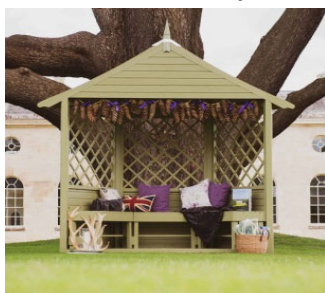

Painted examples

Forest Burford Arbour painted in Moorland Green